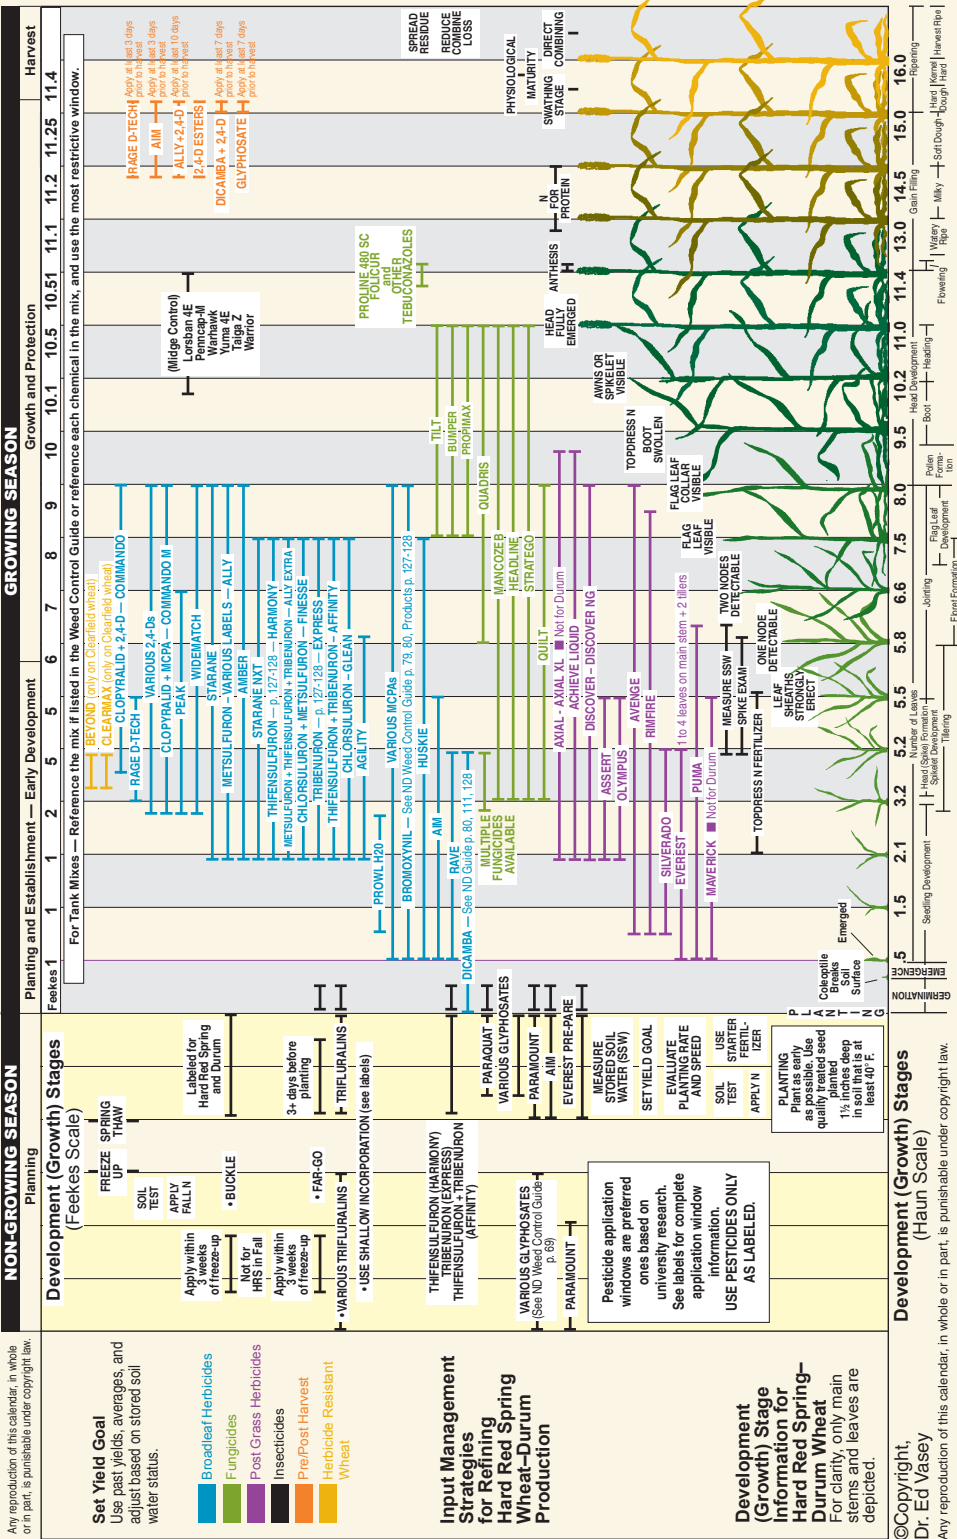

# 2008 HARD RED SPRING - DURUM MANAGEMENT CALENDAR

Developed by Dr. Ed Vasey (Spring Wheat Doctor) • Revised yearly (with permission from Joyce Vasey) for use by Crop Watcher, Inc. • (701) 234-0130 • ©Copyright, Dr. Ed Vasey

©Copyright, Dr. Ed Vasey  
Any reproduction of this calendar, in whole or in part, is punishable under copyright law.