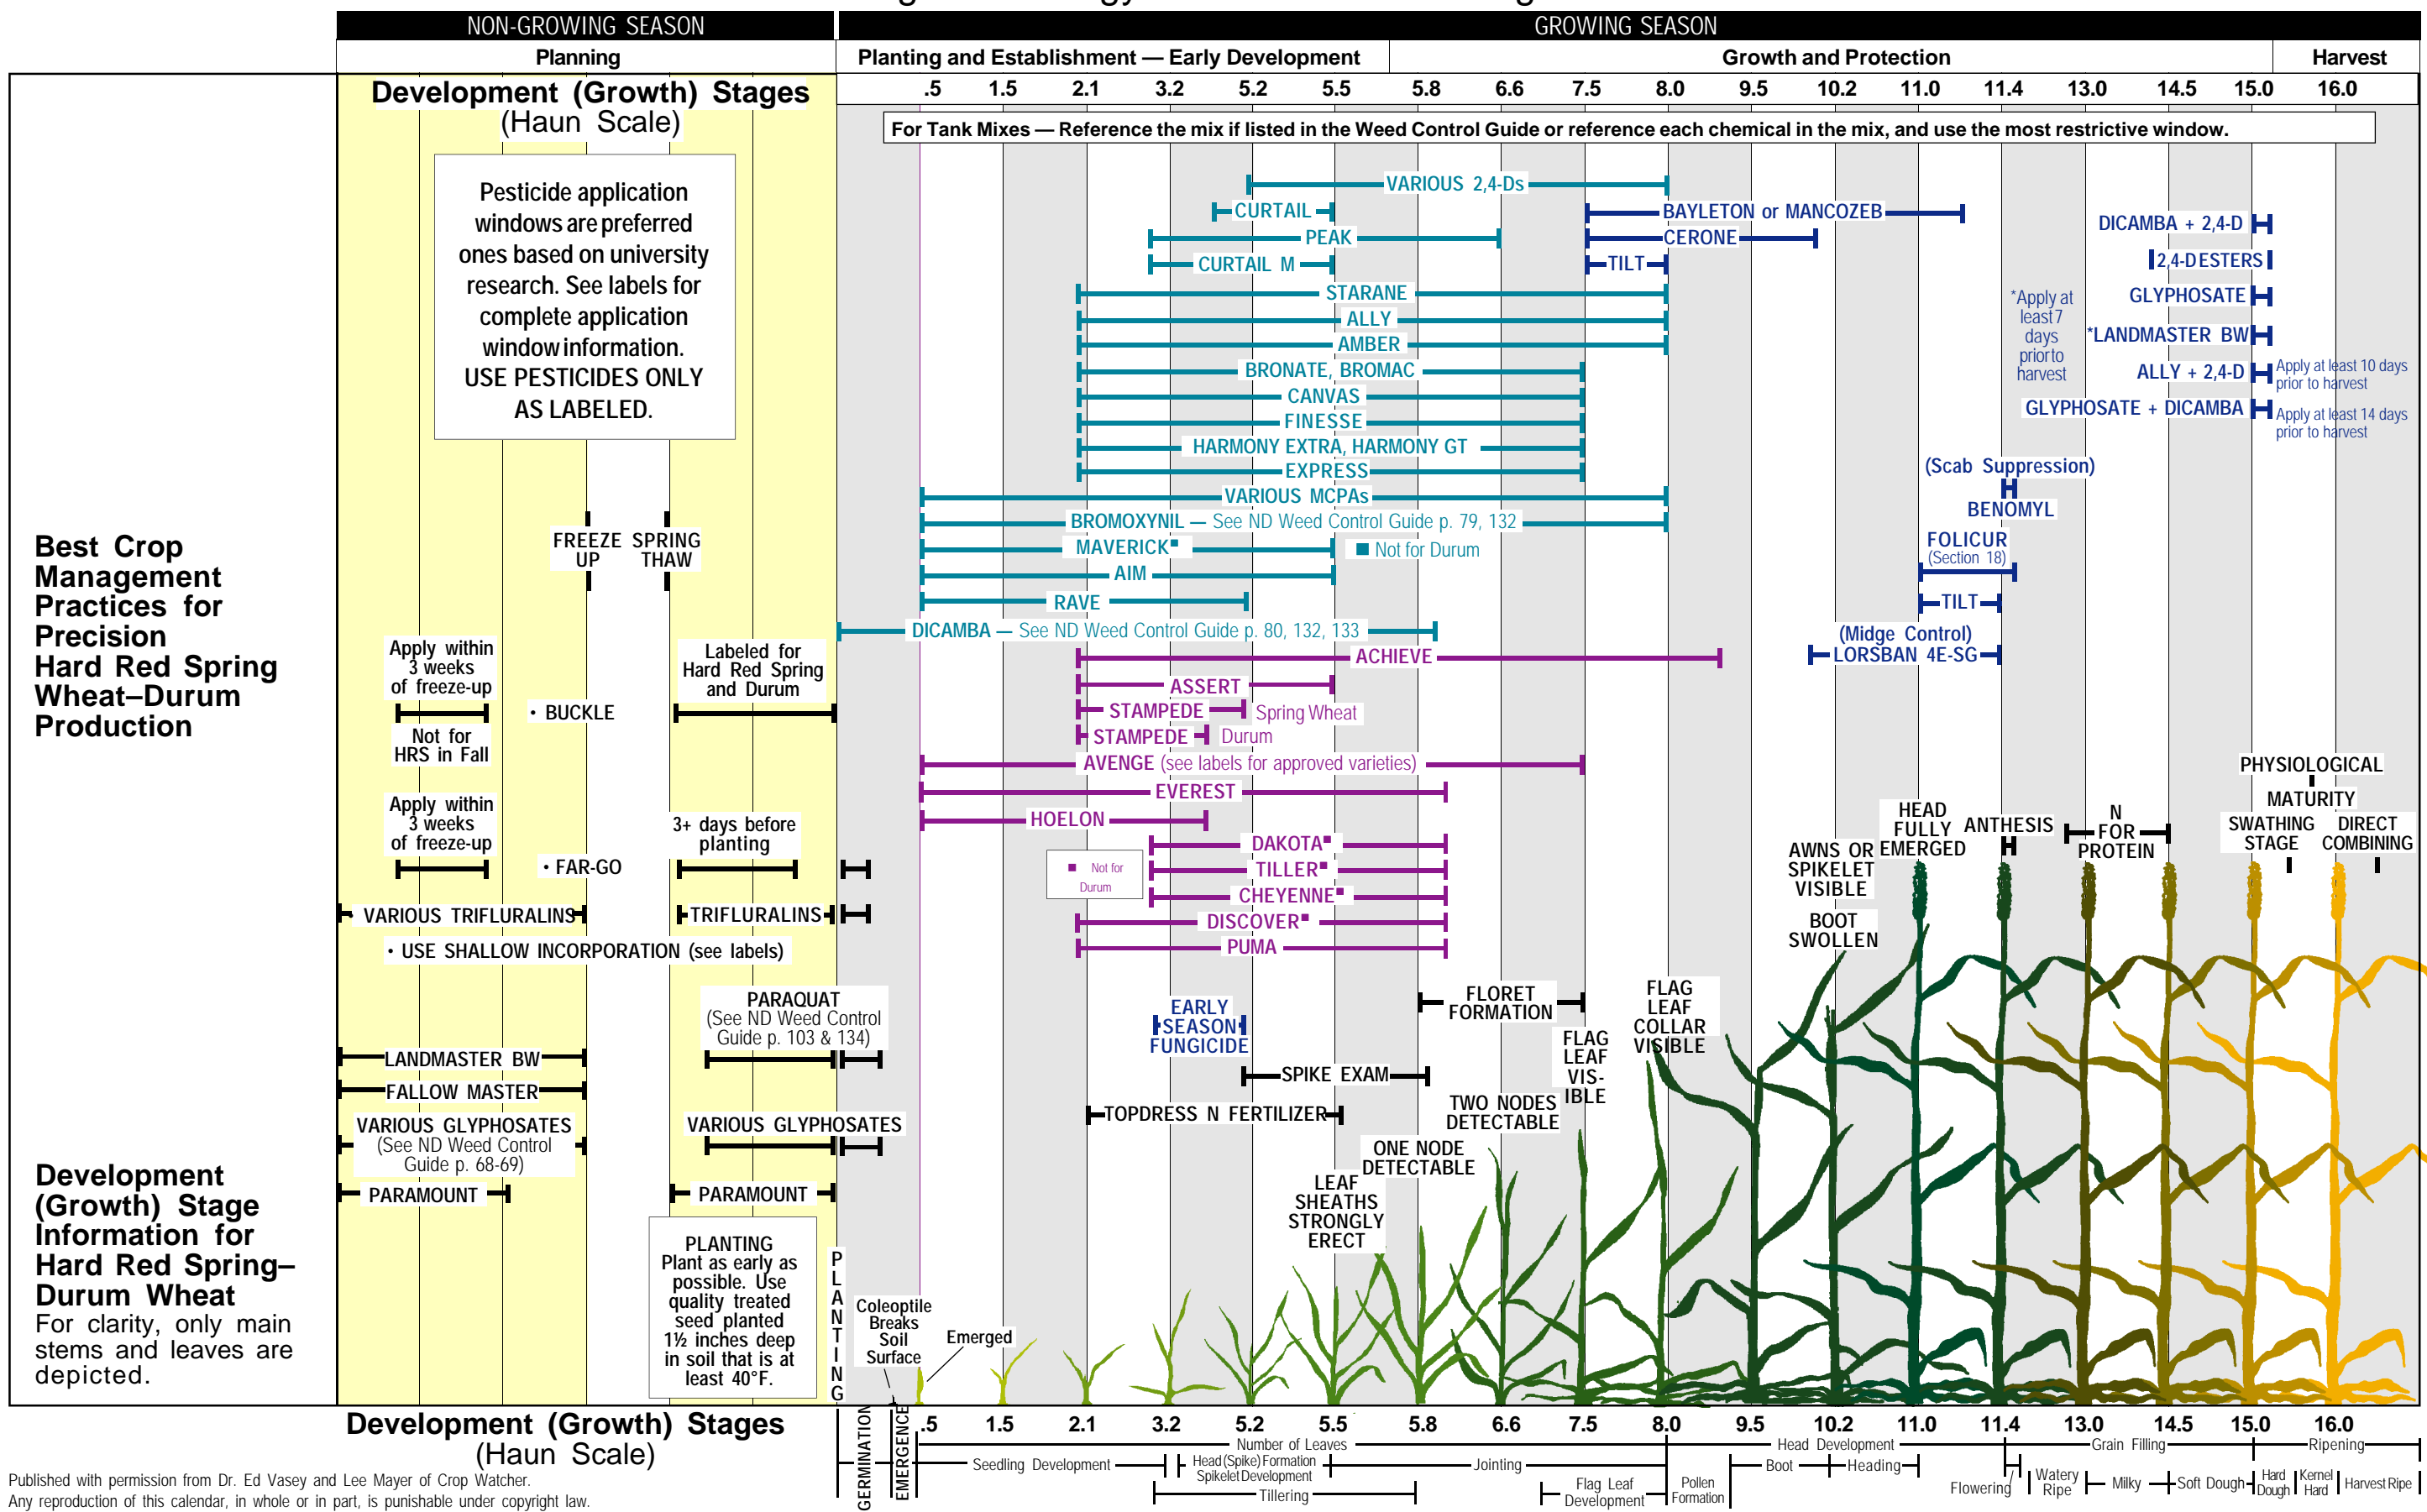

2001 HARD RED SPRING-DURUM WHEAT MANAGEMENT CALENDAR

Compiled by Dr. Ed Vasey (Spring Wheat Doctor) • Revised for use by **Crop Watcher, Inc.** • (701) 293-8912 (office), (701) 234-0130 (home), Email:leemayer@att.net
Utilizing Technology for Precision Management

Published with permission from Dr. Ed Vasey and Lee Mayer of Crop Watcher. Any reproduction of this calendar, in whole or in part, is punishable under copyright law.