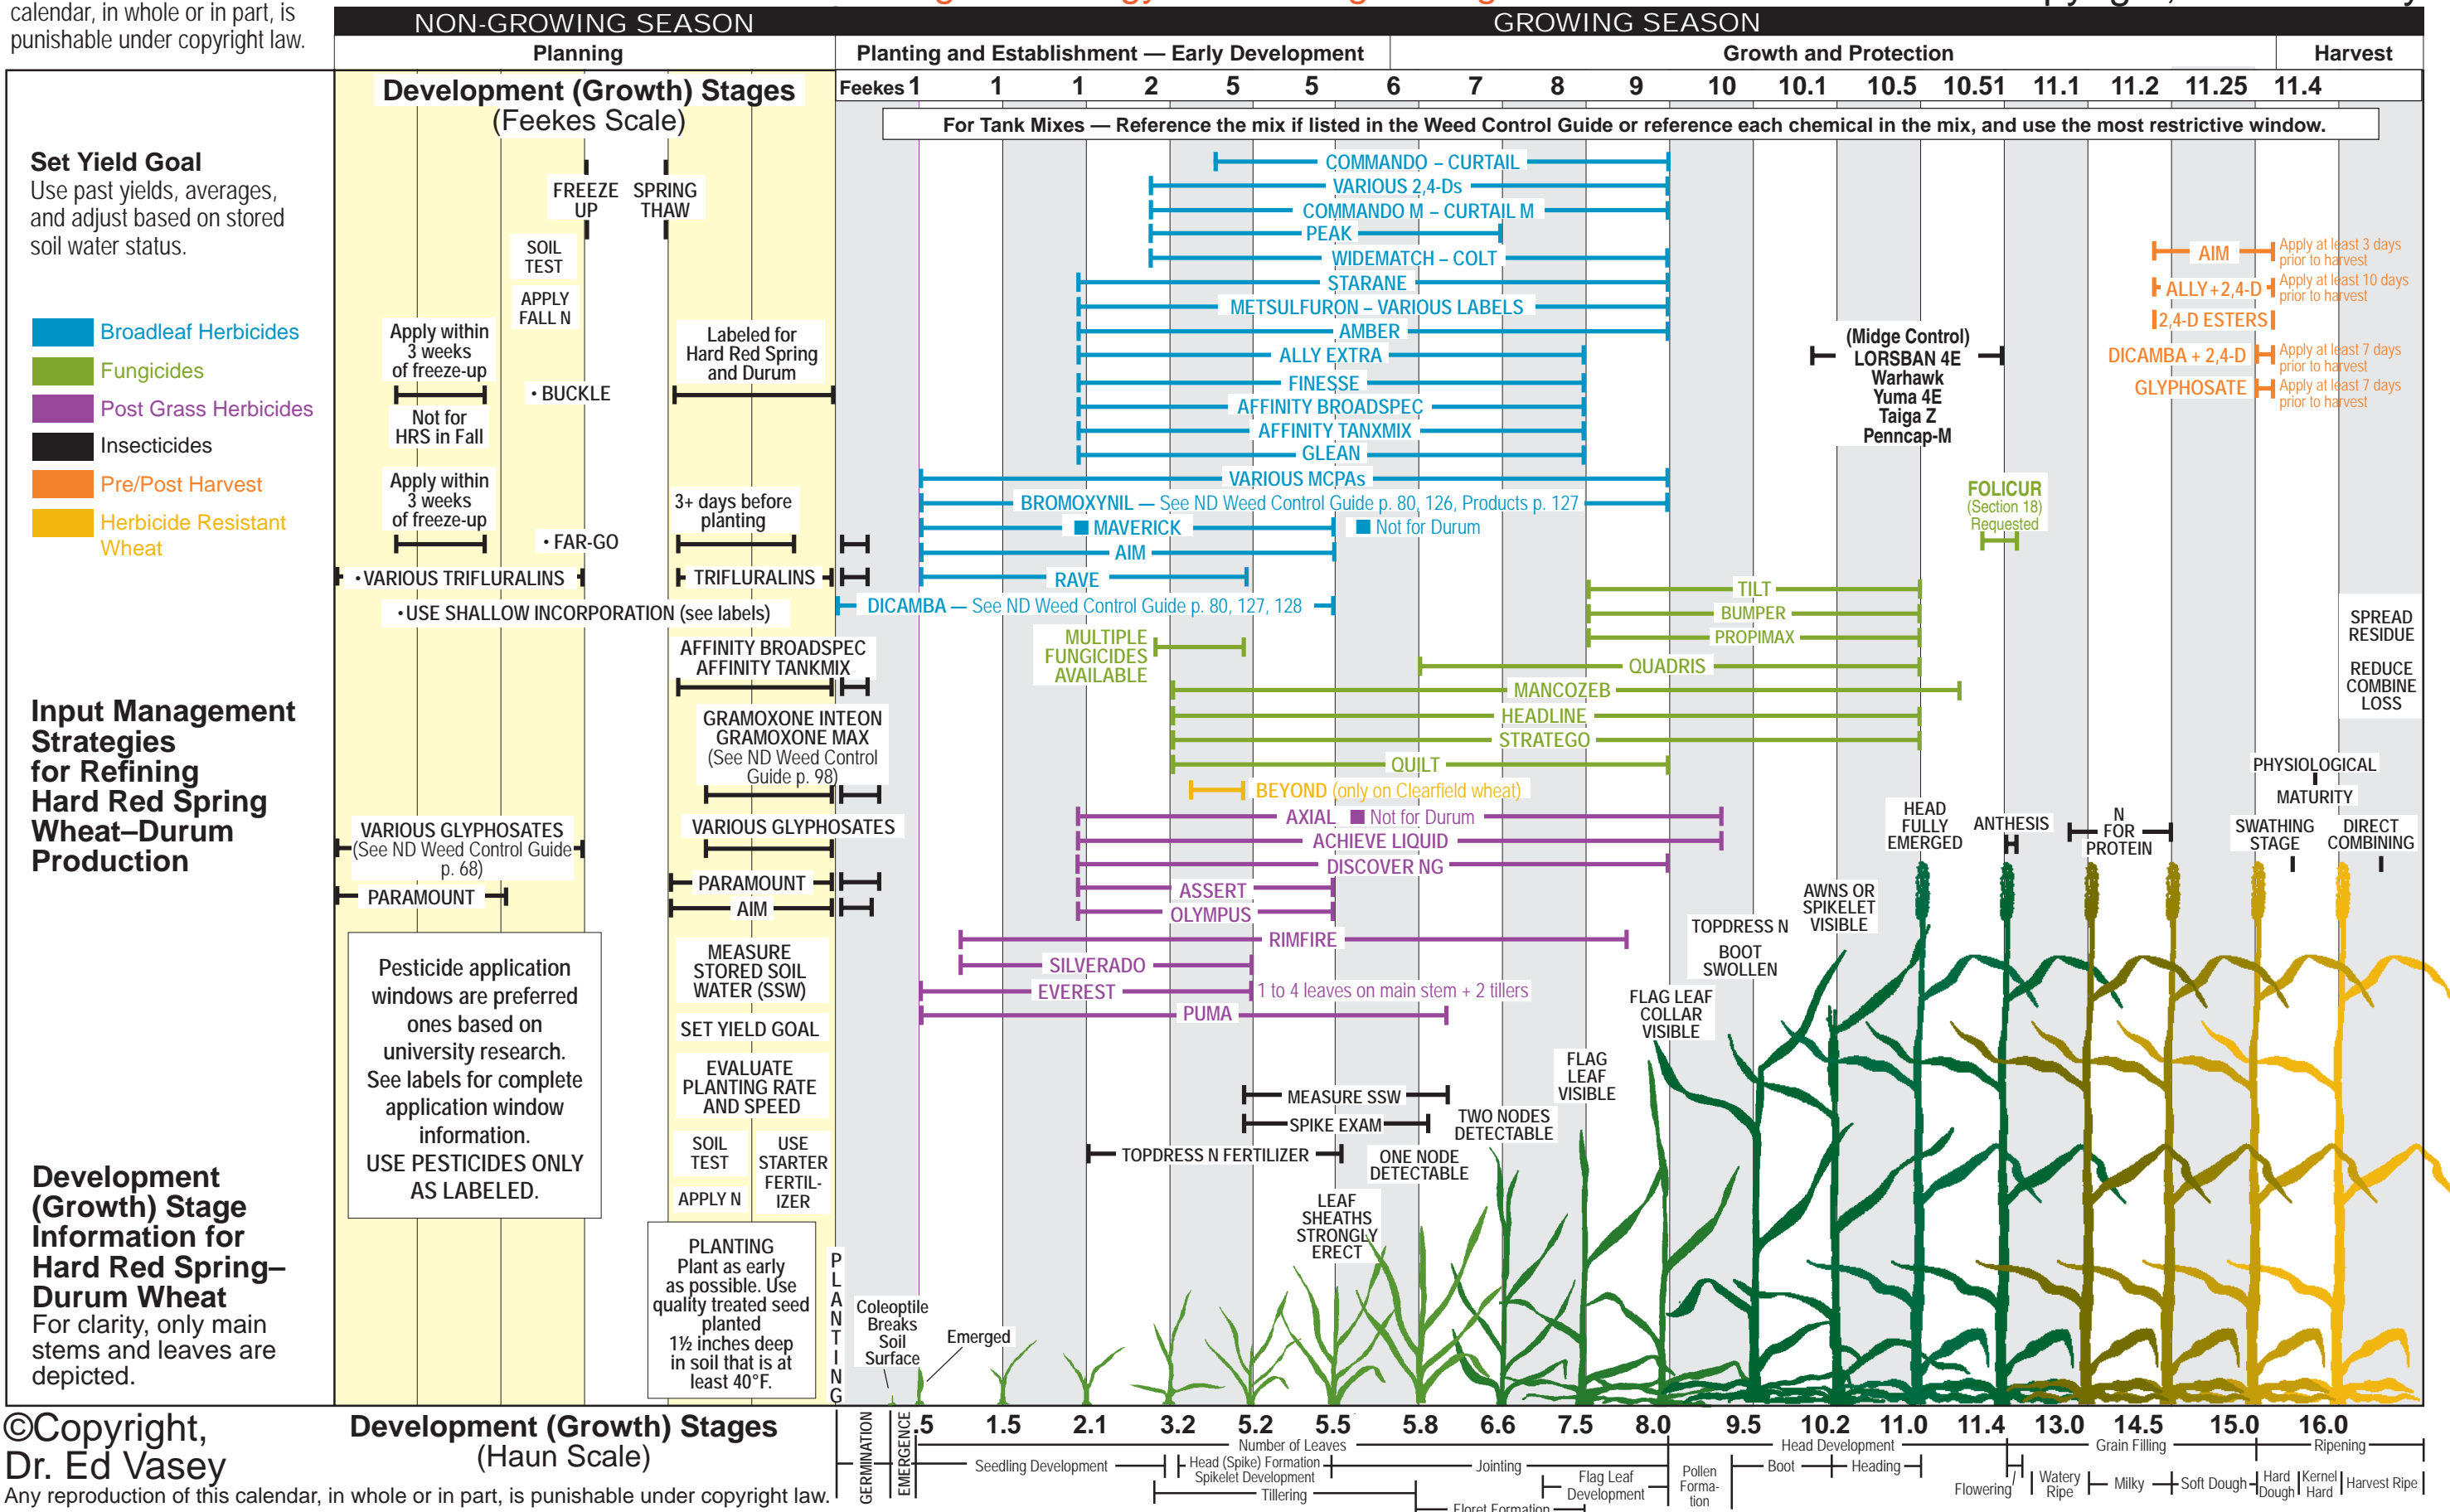

2006 HARD RED SPRING-DURUM WHEAT MANAGEMENT CALENDAR

Developed by Dr. Ed Vasey (Spring Wheat Doctor) • Revised yearly (with permission from Joyce Vasey) for use by Crop Watcher, Inc. • (701) 234-0130

Utilizing Technology for Refining Management

©Copyright, Dr. Ed Vasey

Any reproduction of this calendar, in whole or in part, is punishable under copyright law.

©Copyright, Dr. Ed Vasey

Any reproduction of this calendar, in whole or in part, is punishable under copyright law.