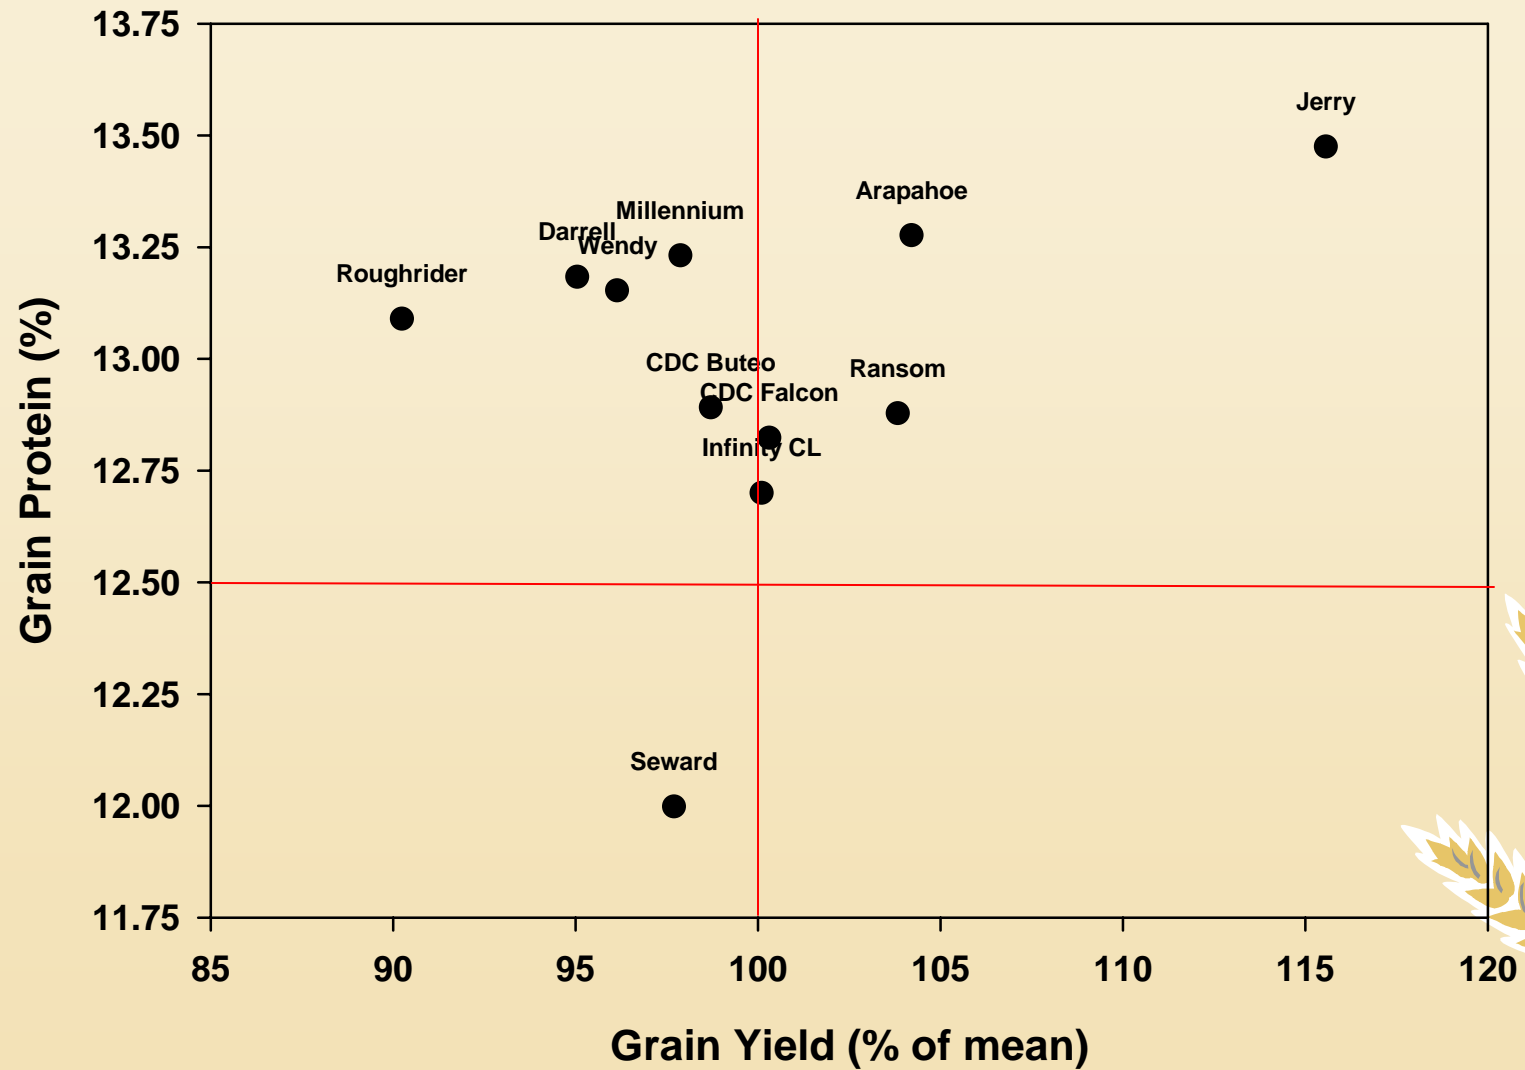

UNIVERSITY OF MINNESOTA

EXTENSION

Winter Wheat Variety Selection

Jochum Wiersma

Recent Releases

<i>Variety</i>	<i>Breeder</i>	<i>Year of Release</i>	<i>PVP Status</i>	<i>Pluses</i>	<i>Minuses</i>
<i>Alice</i>	SDSU	2006	PVP (94)	White, quality	Leaf rust, test weight*
<i>Wendy</i>	SDSU	2004	PVP (94)	White	-
<i>Infinity CL</i>	UofN	2005	PVP (94)	Clearfield, lodging	-
<i>Darrell</i>	SDSU	2006	PVP (94)	Lodging	-
<i>Overland</i>	UofN	2007	PVP (94)	-	-

¹ Clearfield wheat

Scatter Plot Minnesota(07)

Scatter Plot Eastern ND (07)

Scatter Plot Minnesota(06-07)

Summary

- Variety Selection in winter wheat simpler:
 - Winterhardiness
 - Straw strength
- 'Picks':
 - Jerry
 - Millennium and Arapahoe for southern MN
 - CDC Falcon (of worried about lodging)