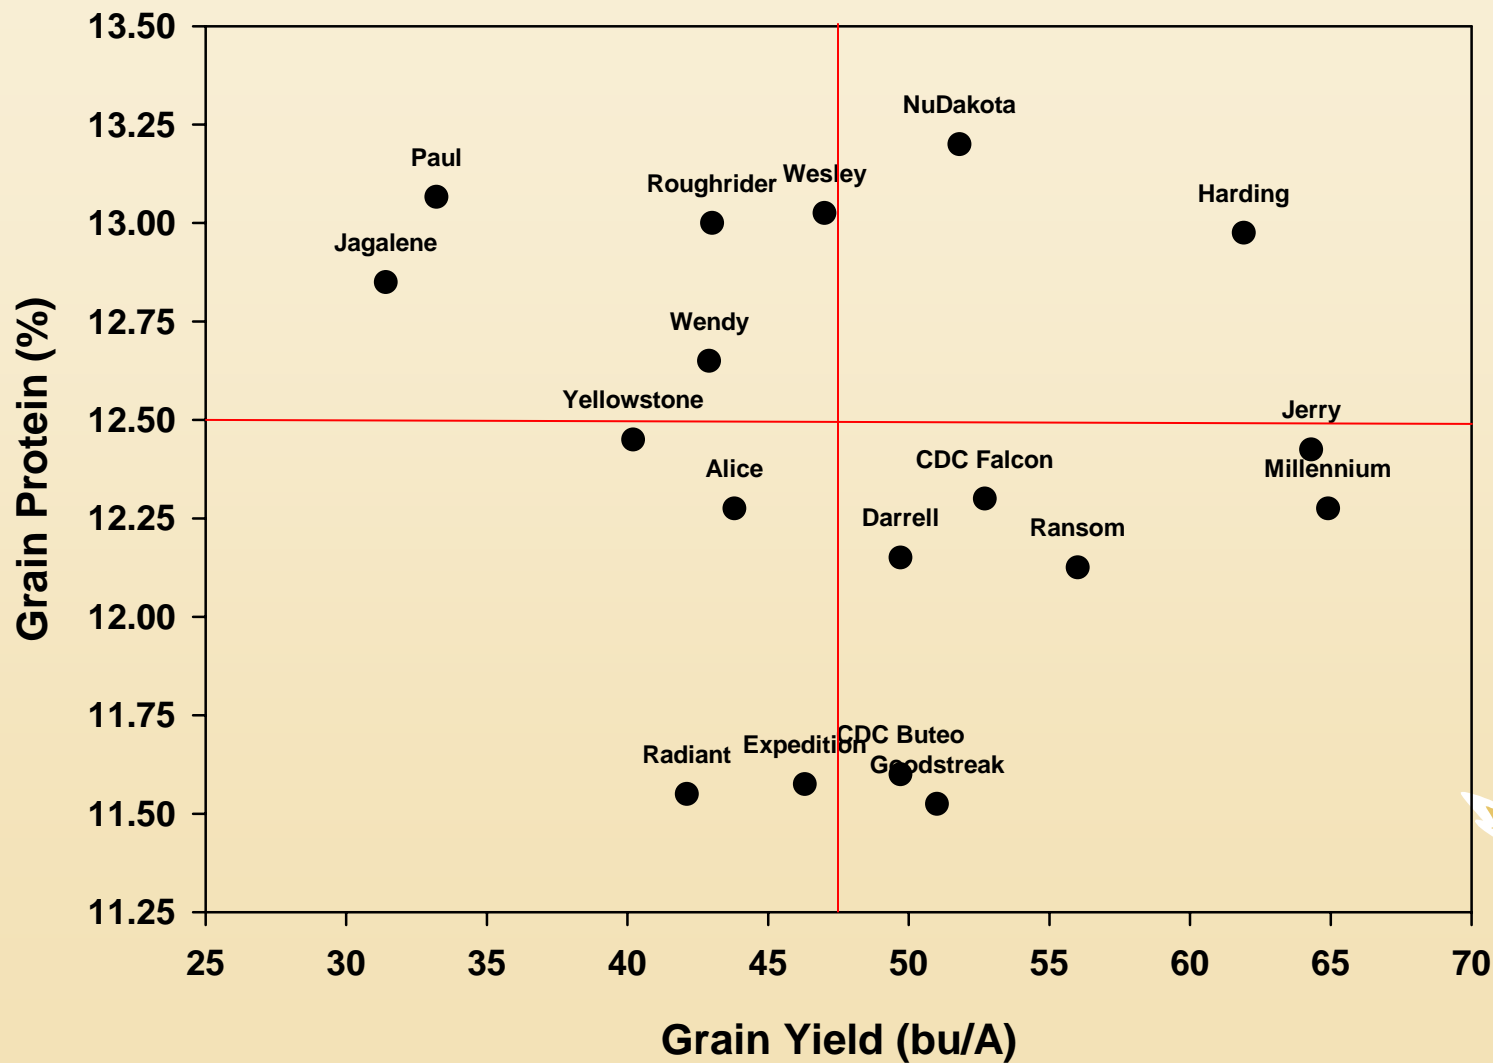

UNIVERSITY OF MINNESOTA

EXTENSION

Winter Wheat Variety Selection

Jochum Wiersma

Recent Releases

<i>Variety</i>	<i>Breeder</i>	<i>Year of Release</i>	<i>PVP Status</i>	<i>Pluses</i>	<i>Minuses</i>
<i>Alice</i>	SDSU	2006	PVP (94)	White, quality	Leaf rust, test weight*
<i>Wendy</i>	SDSU	2004	PVP (94)	White	-
<i>Infinity CL</i>	UofN	2005	PVP (94)	Clearfield, lodging	-
<i>Darrell</i>	SDSU	2006	PVP (94)	Lodging	-
<i>Overland</i>	UofN	2007	PVP (94)	-	-

Agronomic Characteristics

<i>Variety</i>	<i>Plant Height</i>	<i>Straw Strength</i>	<i>Winter Hardiness</i>
Alice	26	–	–
Wendy	34	Medium strong	Medium
Arapahoe	37	Medium strong	Medium
Infinity CL¹	35	Strong	Medium
Darrell	33	Medium strong	Medium
Millennium	34	Strong	Medium
CDC Falcon	30	Strong	Medium hardy
Overland	30	–	–
CDC Buteo	36	Strong	Medium hardy
Jerry	38	Medium strong	Medium hardy
Ransom	37	Medium	Medium hardy
Roughrider	40	Medium	Very hardy
Seward	41	Medium	Medium hardy

¹ Clearfield wheat

Disease Responses

<i>Variety</i>	<i>Leaf Rust</i>	<i>Stem Rust</i>	<i>FHB</i>
Alice	S	MR	S
Wendy	MS	MR	S
Arapahoe	MS	MR	MS
Infinity CL¹	MR	-	-
Darrell	MS	R	MS
Millennium	MR	MR	S
CDC Falcon	MS	R	S
Overland	-	-	S
CDC Buteo	MS	-	S
Jerry	MR	R	MS
Ransom	MR	MR	S
Roughrider	S	R	MS
Seward	S	R	-

¹ Clearfield wheat

Scatter Plot Minnesota(07)

Scatter Plot Eastern ND (07)

Scatter Plot Minnesota(06-07)

Summary

- Variety Selection in winter wheat simpler:
 - Winterhardiness
 - Straw strength
- 'Picks':
 - Jerry
 - Millennium and Arapahoe for southern MN
 - CDC Falcon (of worried about lodging)