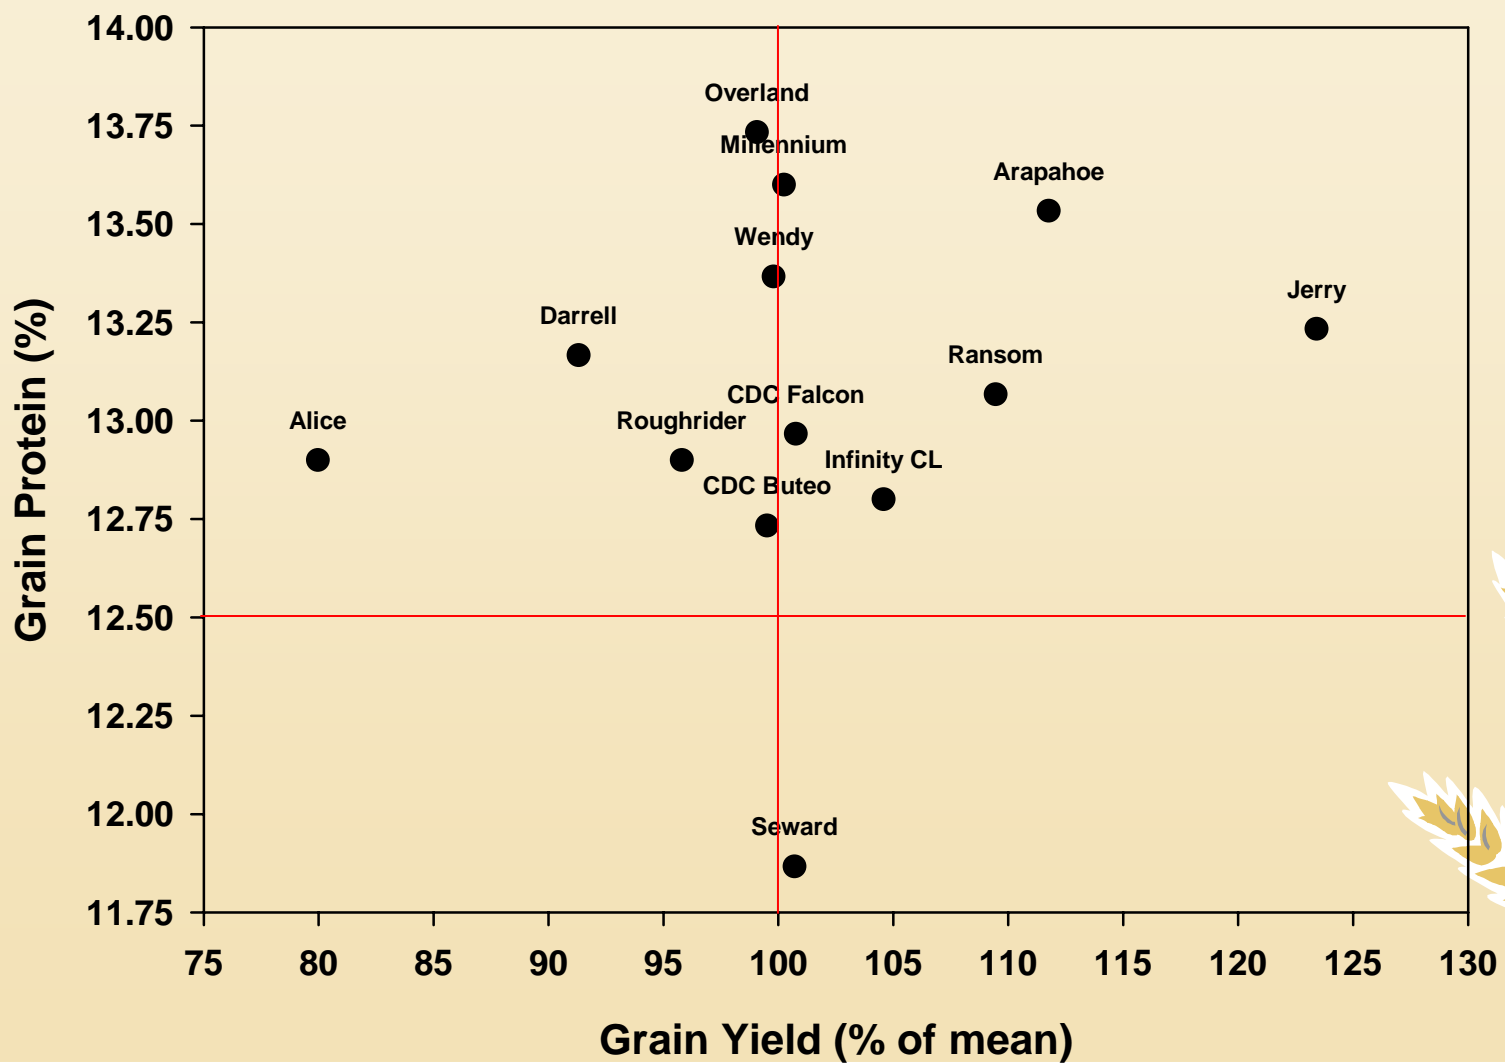

UNIVERSITY OF MINNESOTA

EXTENSION

Winter Wheat Variety Selection

Jochum Wiersma

Recent Releases

<i>Variety</i>	<i>Breeder</i>	<i>Year of Release</i>	<i>PVP Status</i>	<i>Pluses</i>	<i>Minuses</i>
<i>Alice</i>	SDSU	2006	PVP (94)	White, quality	Leaf rust, test weight*
<i>Wendy</i>	SDSU	2004	PVP (94)	White	-
<i>Infinity CL</i>	UofN	2005	PVP (94)	Clearfield, lodging	-
<i>Darrell</i>	SDSU	2006	PVP (94)	Lodging	-
<i>Overland</i>	UofN	2007	PVP (94)	-	-

Agronomic Characteristics

<i>Variety</i>	<i>Plant Height</i>	<i>Straw Strength</i>	<i>Winter Hardiness</i>
Alice	26	–	–
Wendy	34	Medium strong	Medium
Arapahoe	37	Medium strong	Medium
Infinity CL¹	35	Strong	Medium
Darrell	33	Medium strong	Medium
Millennium	34	Strong	Medium
CDC Falcon	30	Strong	Medium hardy
Overland	30	–	–
CDC Buteo	36	Strong	Medium hardy
Jerry	38	Medium strong	Medium hardy
Ransom	37	Medium	Medium hardy
Roughrider	40	Medium	Very hardy
Seward	41	Medium	Medium hardy

¹ Clearfield wheat

Disease Responses

<i>Variety</i>	<i>Leaf Rust</i>	<i>Stem Rust</i>	<i>FHB</i>
Alice	S	MR	S
Wendy	MS	MR	S
Arapahoe	MS	MR	MS
Infinity CL¹	MR	-	-
Darrell	MS	R	MS
Millennium	MR	MR	S
CDC Falcon	MS	R	S
Overland	-	-	S
CDC Buteo	MS	-	S
Jerry	MR	R	MS
Ransom	MR	MR	S
Roughrider	S	R	MS
Seward	S	R	-

¹ Clearfield wheat

Scatter Plot Minnesota(07)

Scatter Plot Eastern ND (07)

Scatter Plot Minnesota(06-07)

Summary

- Variety Selection in winter wheat simpler:
 - Winterhardiness
 - Straw strength
- 'Picks':
 - Jerry
 - Millennium and Arapahoe for southern MN
 - CDC Falcon (of worried about lodging)